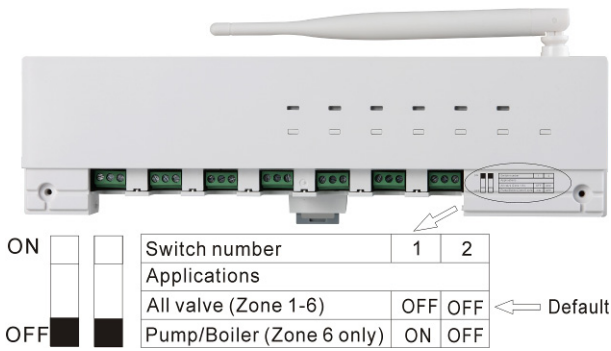

RDE-MZ6

1

2

3

4

5

6

7

1

2

3

1

2

3

Standard valve application

Recirculation pump or boiler application