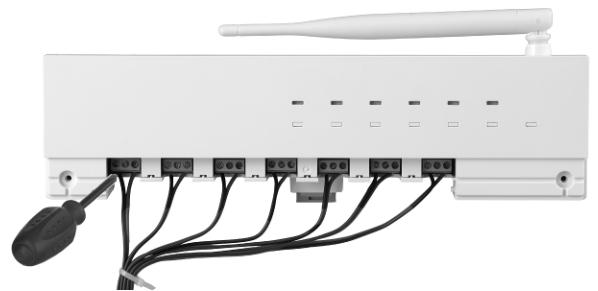

RDE-MZ6

1

2

3

4

5

6

7

1

2

3

1

2

3

Standard valve application

Recirculation pump or boiler application